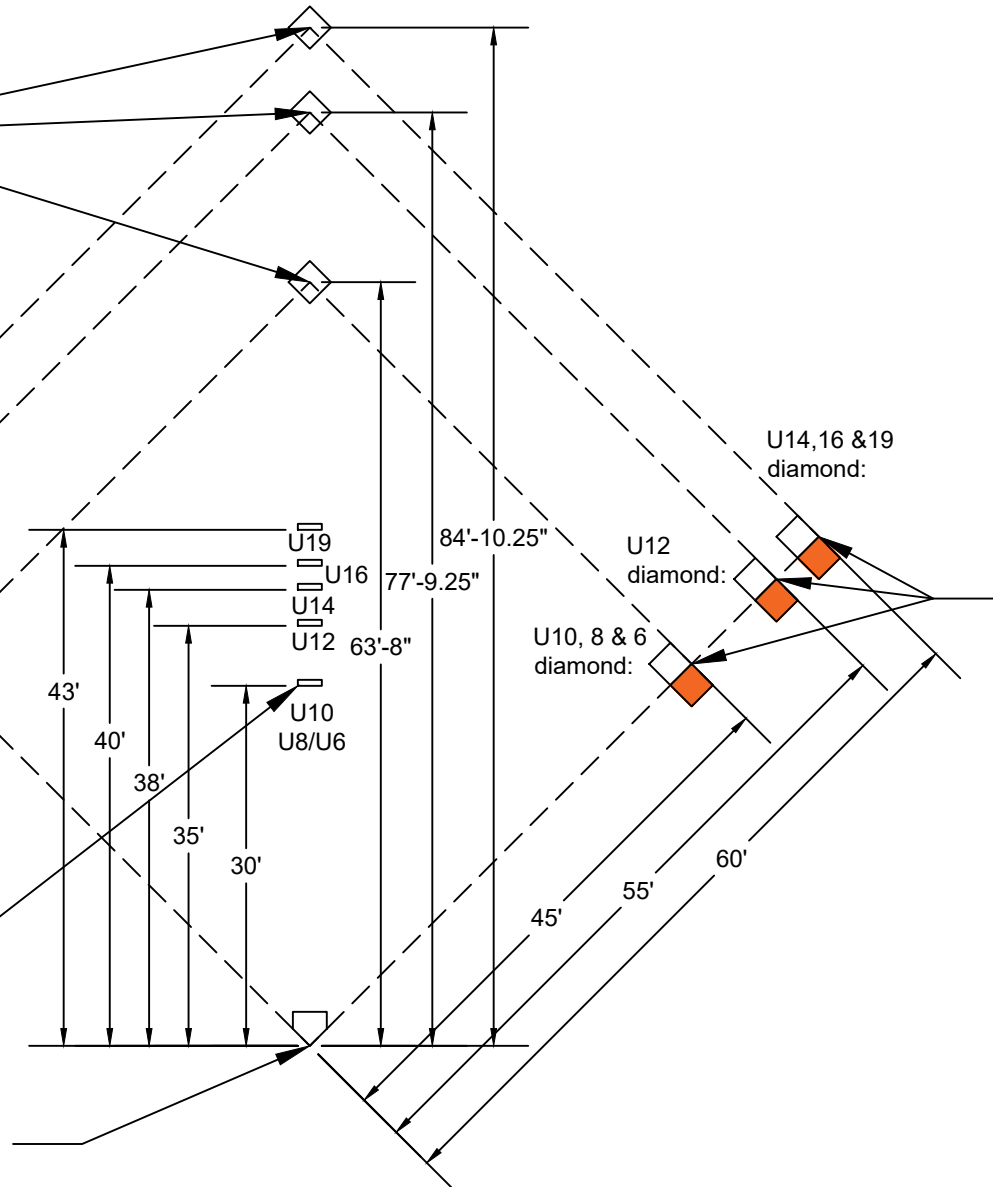

Airdrie Angels

Field Name: _____

Markers are at *center of 2nd Base

*Please note: this is different then the other 3 bases.

Markers are on outside corner of diamond

Mound Marker Front and Center of Base Pad

Home Plate Marker on outside corner of Diamond

Markers on outside corner of diamond, which is the center of 1st base bag (in-between the **orange** half & white half)